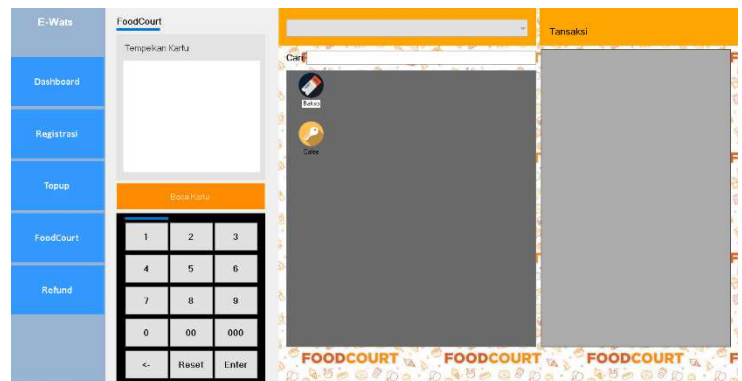

Foodcourt

RECOMENDED HARDWARE

Tripod Trunstile Gate

Gelang RFID

POS System