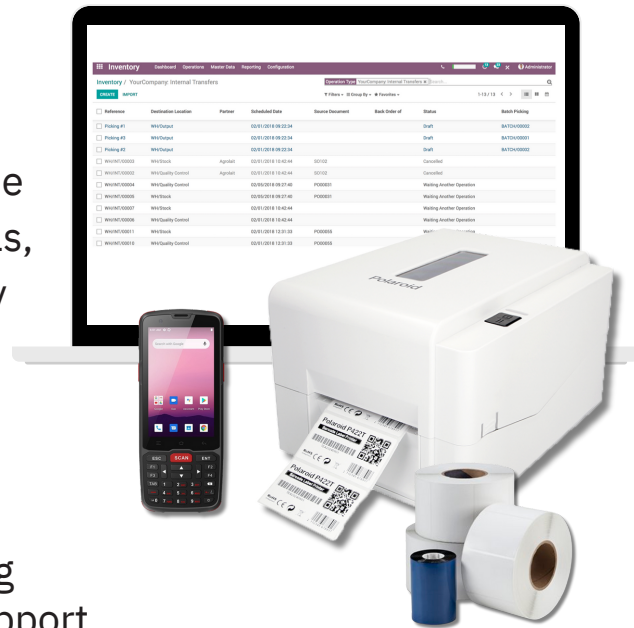

Odoo Inventory Management

Odoo inventory management is aimed to facilitate the process of managing and tracking stock levels, directing productivity and efficiency competently to regulate all necessary tasks.